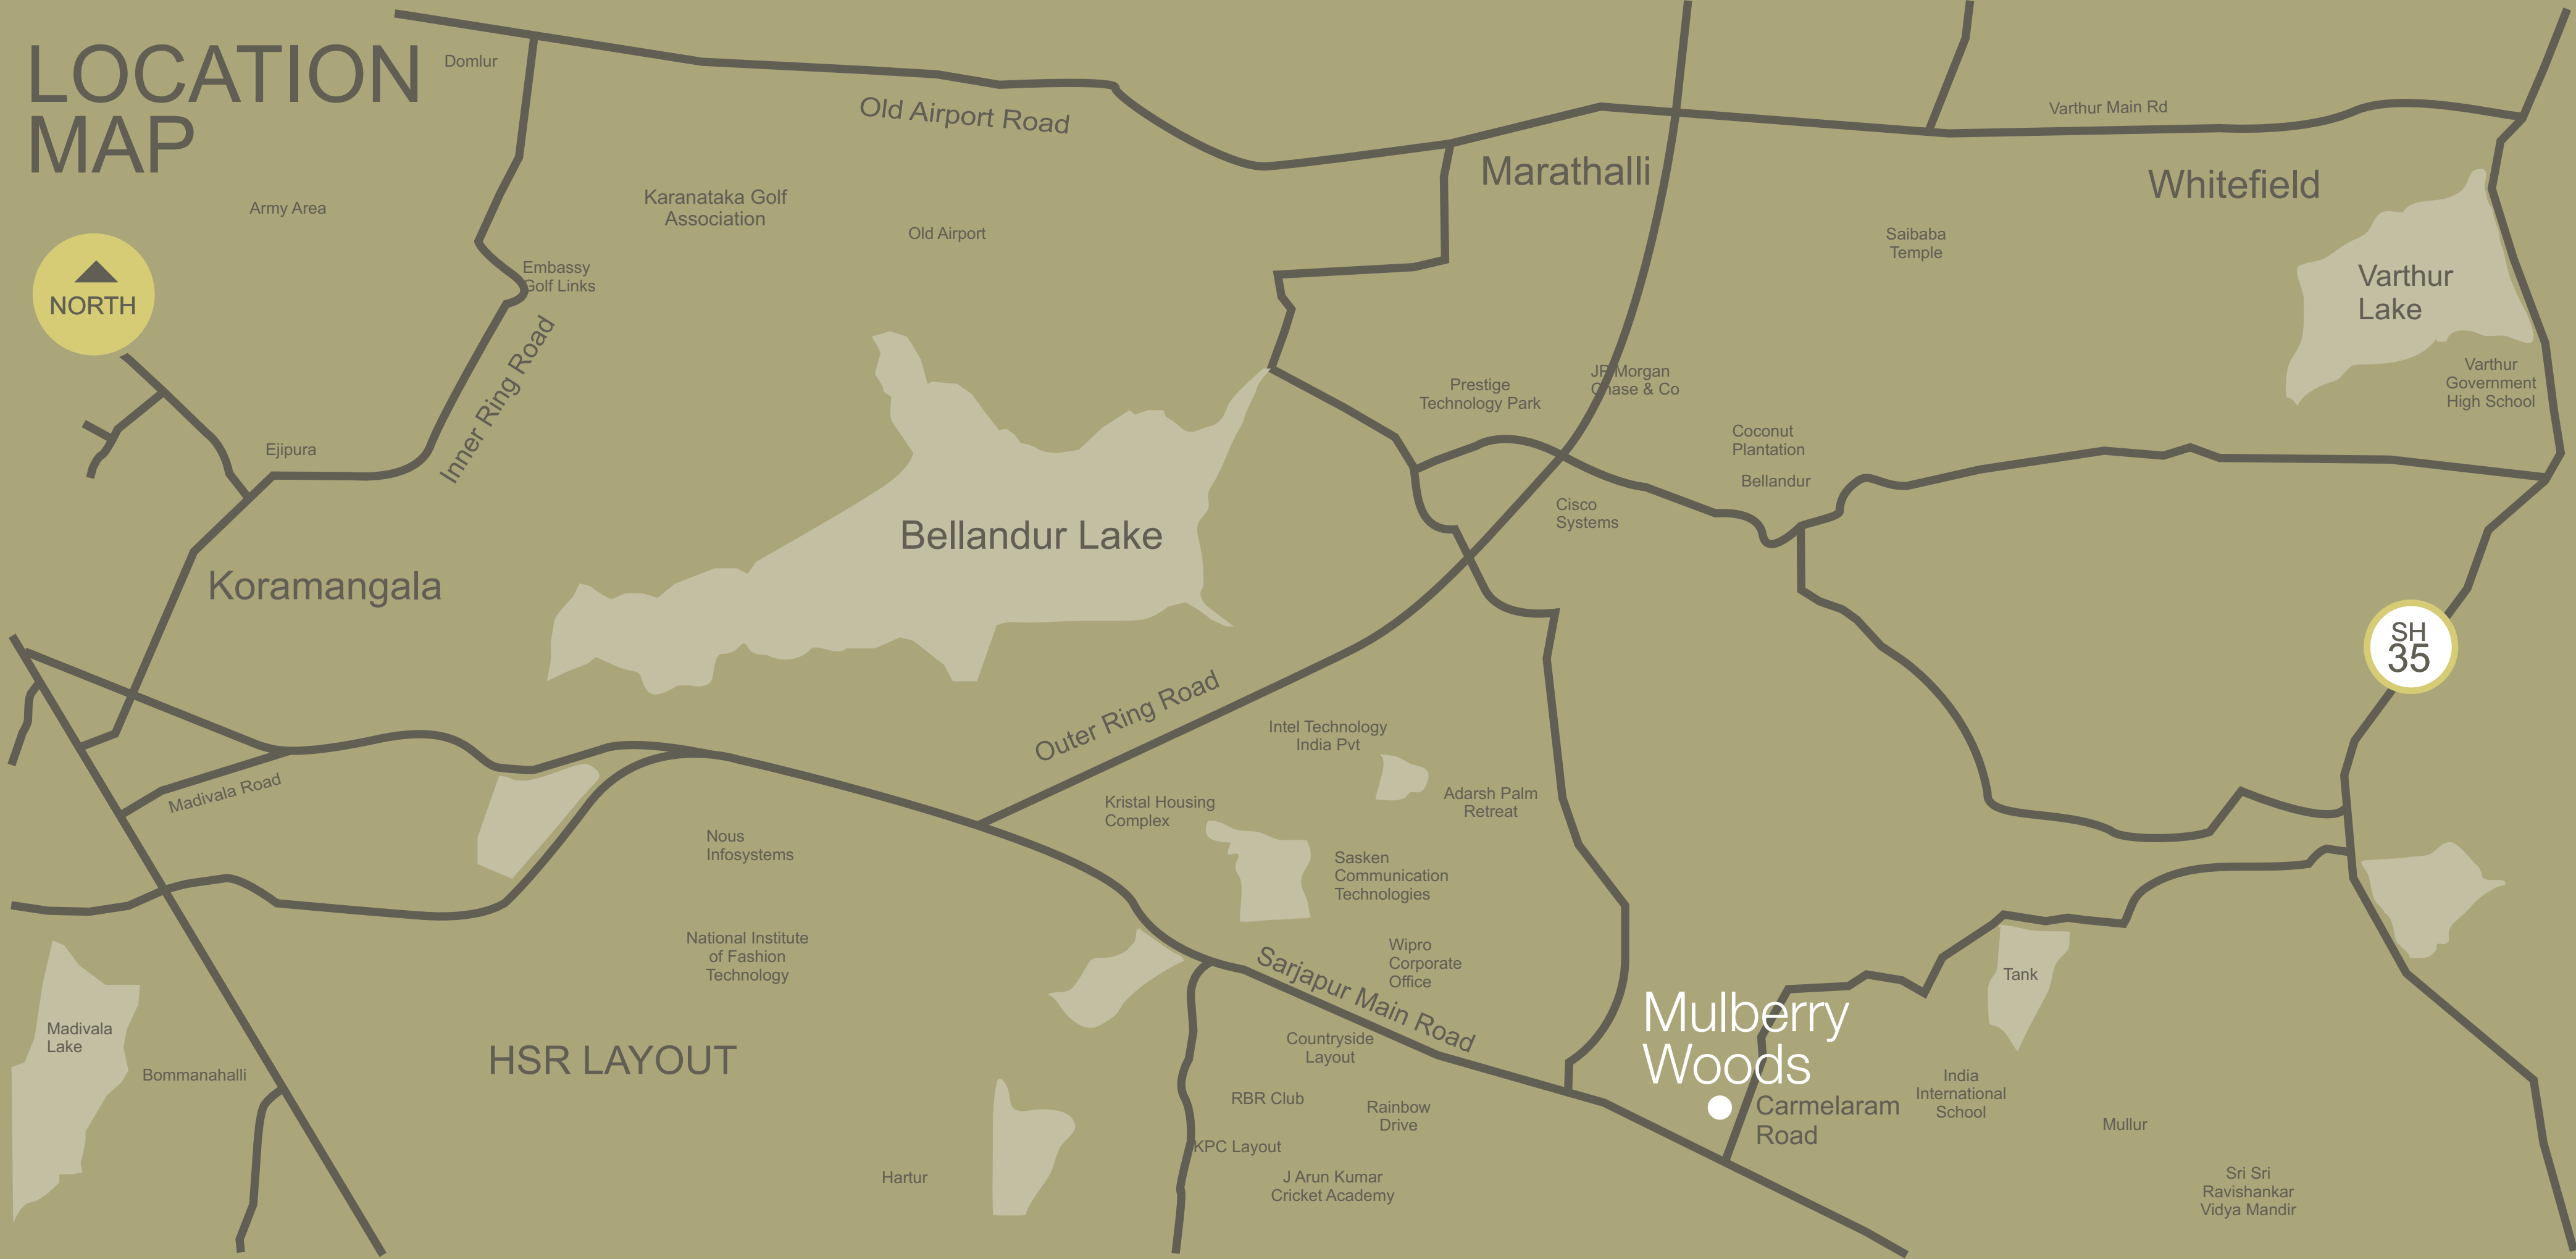

LOCATION MAP

HSR LAYOUT

Mulberry Woods

SH 35

Domlur
Army Area
Koramangala
Ejipura
Madivala Road
Madivala Lake
Bommanahalli
Inner Ring Road
Embassy Golf Links
Karnataka Golf Association
Old Airport
Old Airport Road
Bellandur Lake
Outer Ring Road
Marathalli
Prestige Technology Park
JF Morgan Chase & Co
Cisco Systems
Coconut Plantation
Bellandur
Saibaba Temple
Whitefield
Varthur Main Rd
Varthur Lake
Varthur Government High School
Intel Technology India Pvt
Adarsh Palm Retreat
Sasken Communication Technologies
Wipro Corporate Office
Krisal Housing Complex
Nous Infosystems
National Institute of Fashion Technology
Carmelaram Road
India International School
Mullur
Sri Sri Ravishankar Vidya Mandir
Hartur
KPC Layout
J Arun Kumar Cricket Academy
Rainbow Drive
RBR Club
Countryside Layout